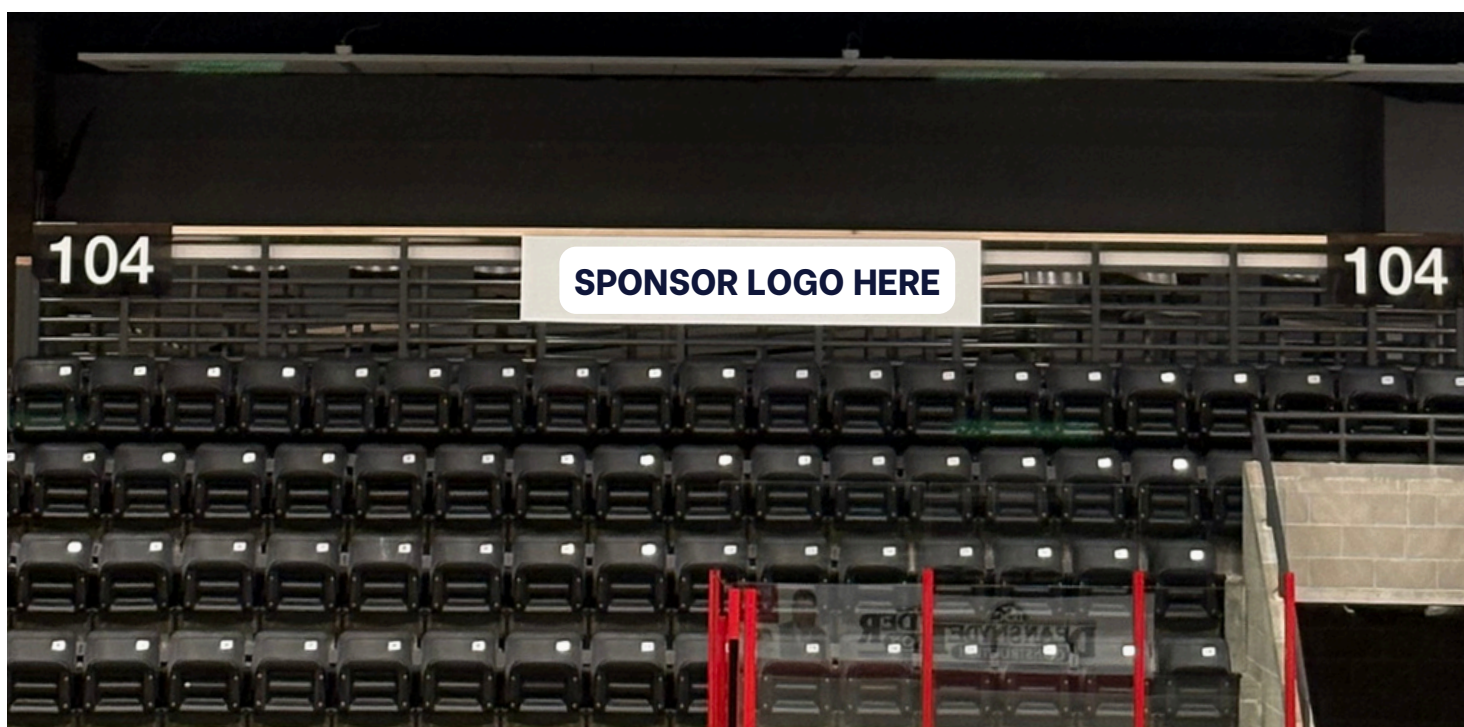

- 4' x 2' Fixed Signage
- \$1,000

MIN. 3 YEAR CONTRACT

Seating Signage

MASON CITY ARENA SPONSOR PACKAGE

2 Available

- 9' x 1'5" Fixed Signage
- \$3,000

MIN. 3 YEAR CONTRACT

Seating Signage