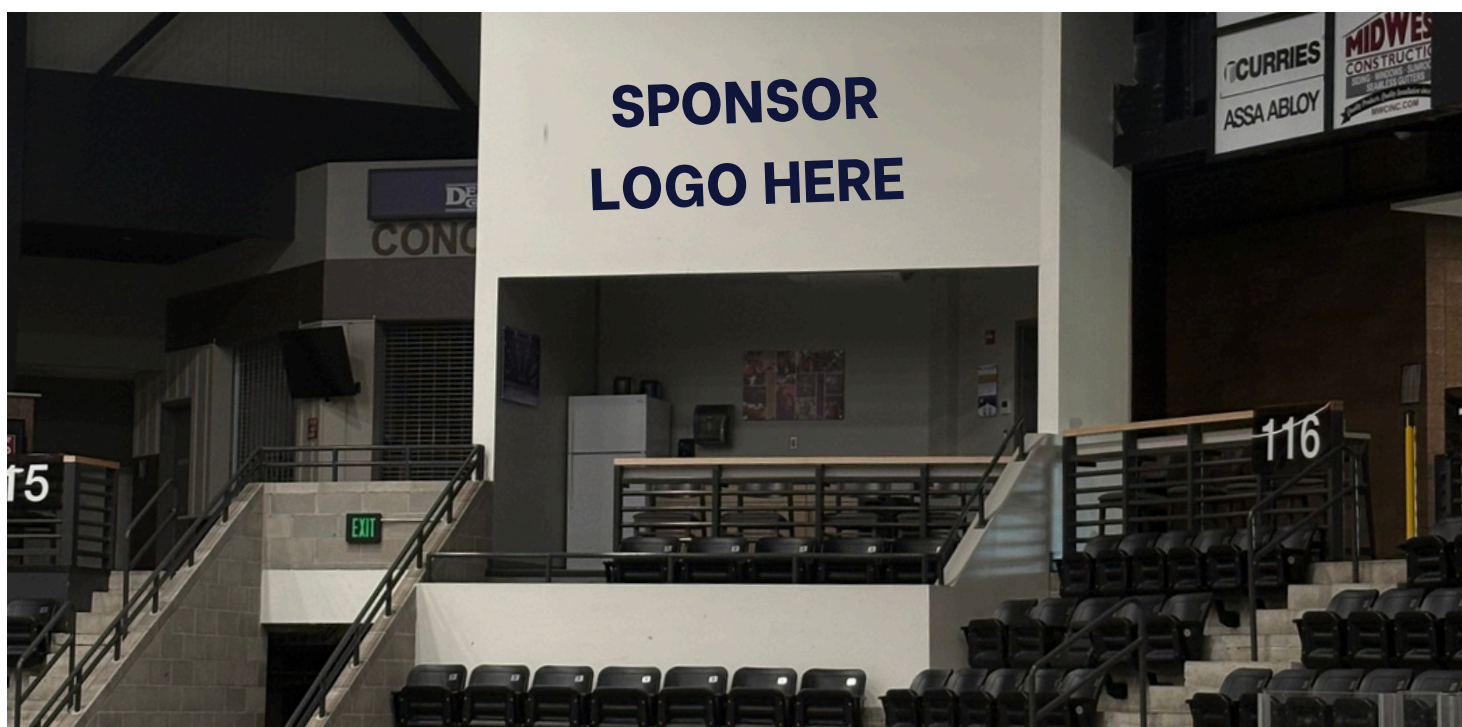

Suite Sponsor Package

MASON CITY ARENA SPONSOR PACKAGE

1 Available

- 12' x 2' 4" Fixed Signage
- Right of First Refusal for Tickets
- $15,000

MIN. 3 YEAR CONTRACT