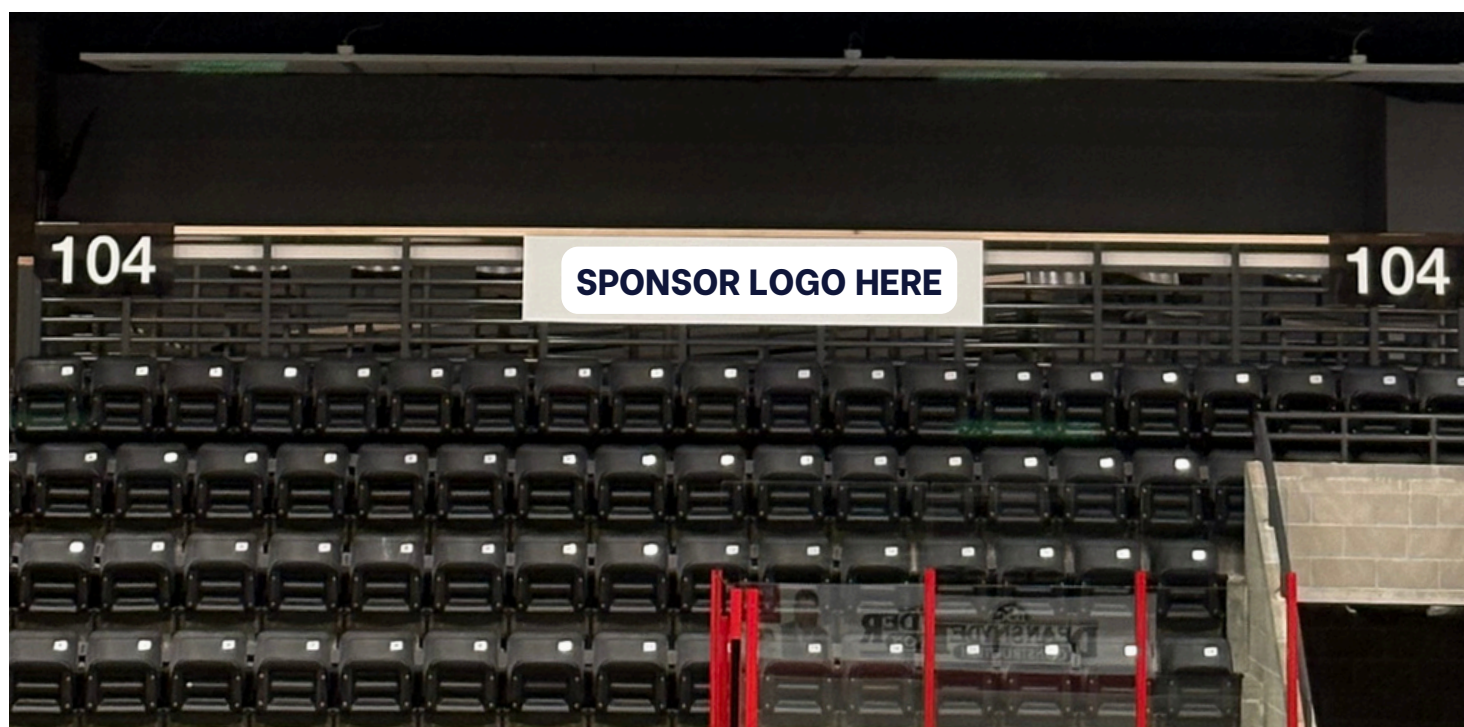

Seating Signage

MASON CITY ARENA SPONSOR PACKAGE

2 Available

- 9' x 1'5" Fixed Signage
- $3,000

MIN. 3 YEAR CONTRACT